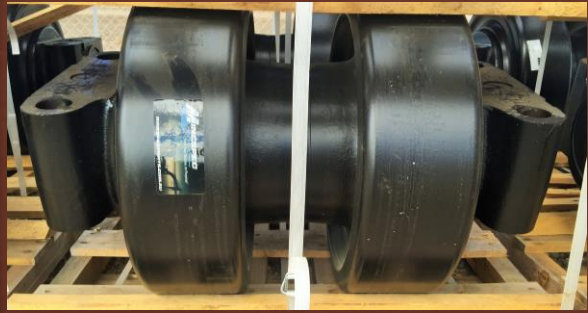

HITACHI EX550 & EX560 IRON READY FOR INSTALL
MINESPEC PARTS: BRAESIDE ROAD NEBO QLD 4742

P/N 9161432 / LOAD ROLLERS

P/N 9161432 - LOAD ROLLERS

P/N 9211626 - SWING TRANSMISSIONS

P/N 7034357 - GREASE BATHS

P/N 9163399 - Travel Transmissions

P/N 9230798 - Track Adjusters

P/N 9163399 - Travel Transmissions

P/N 9230798 - Track Adjusters

CONTACT: Simon Ross

Mobile: 0439006131

Email: simon@minespecparts.com.au

WWW.MINESPECPARTS.COM.AU

SALES@MINESPECPARTS.COM.AU